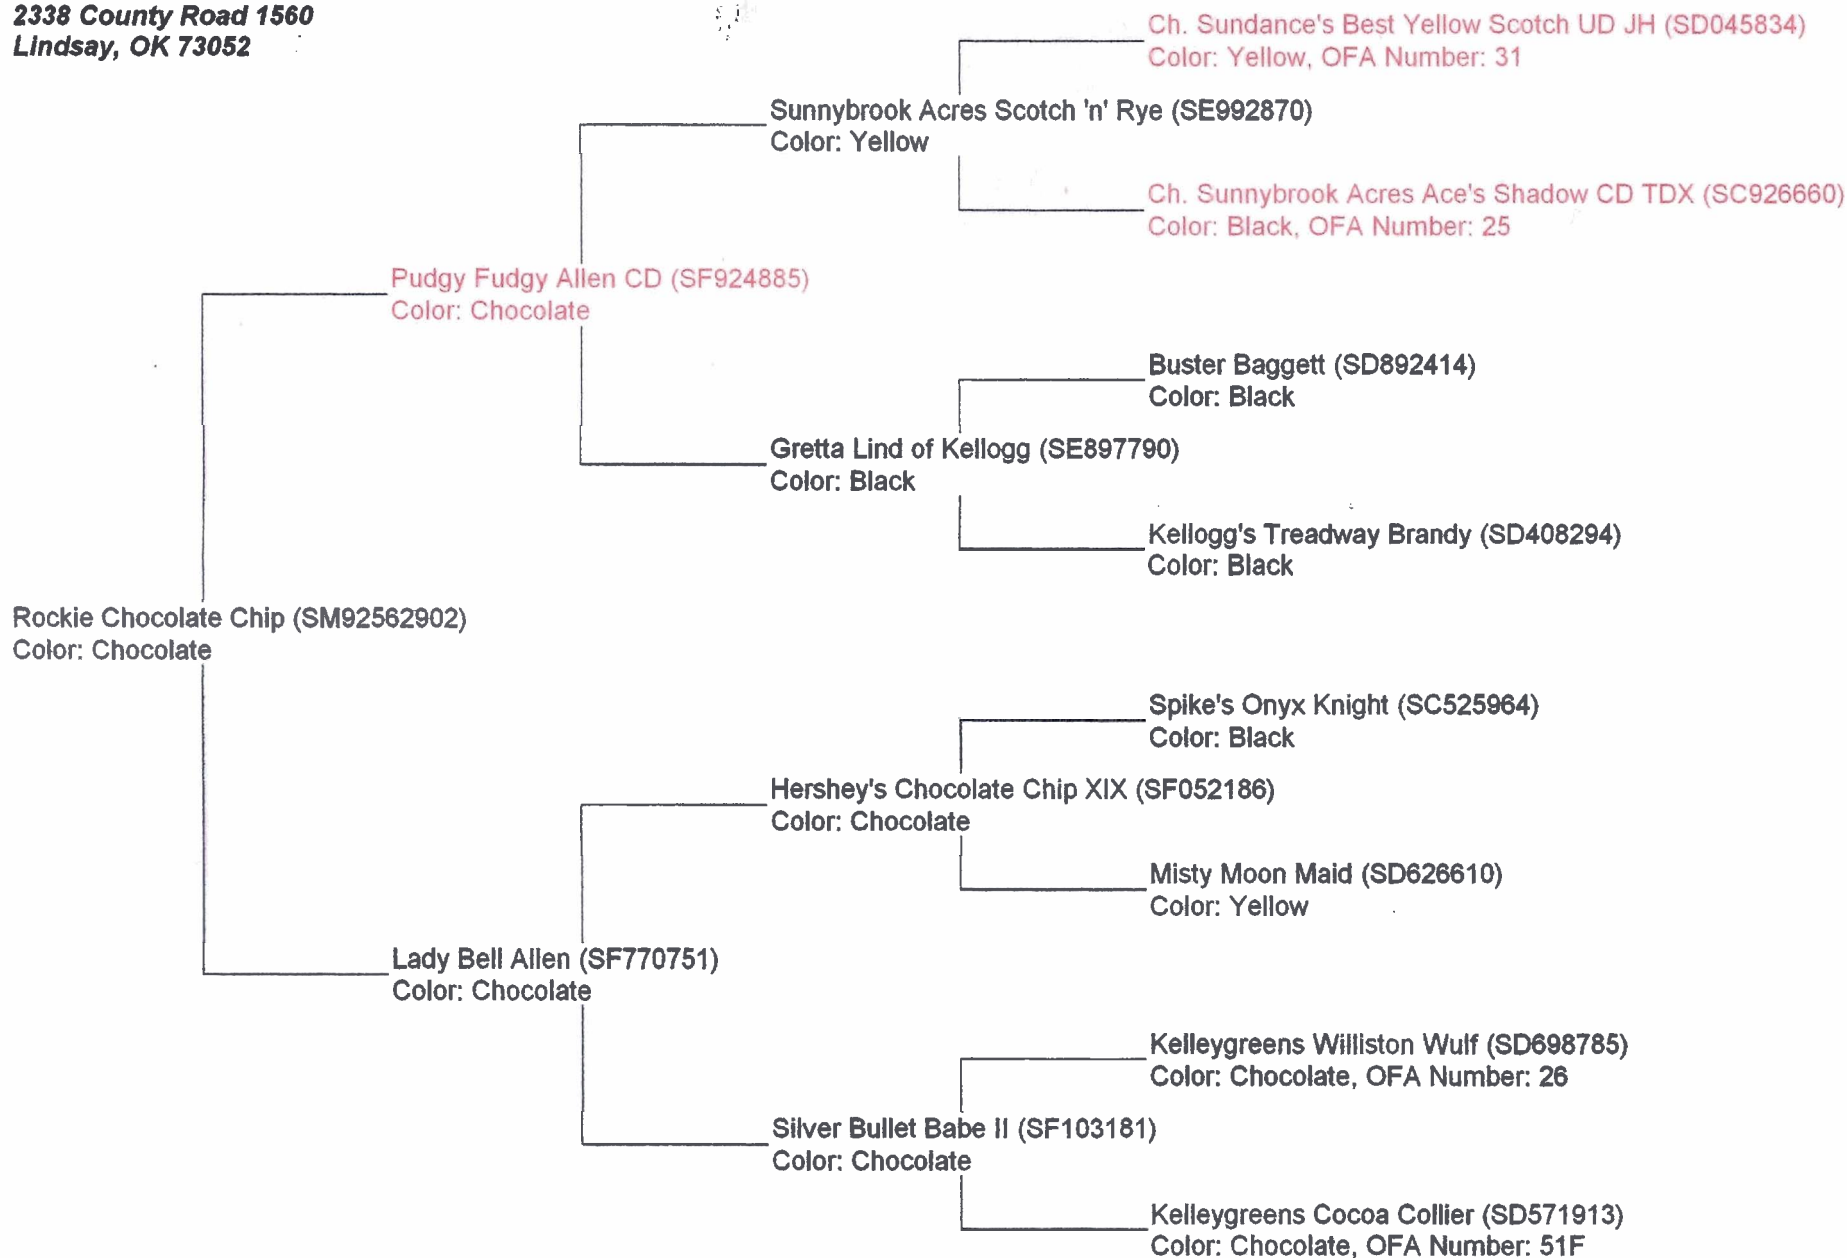

CAPTAIN LUCKY KAHLUA STAR

SN49436103 (04-99) YLW AKC DNA #V254640

SIMPLY ANGEL SOFT SABLE

SN28982808 (02-98) CHLT

Dam

SANDY'S LUCKY LACY

SN61459404 (12-02) BLK

STORMY DAWN'S COPPER SUN

Sire **EL CHICO III**
SN13405506 (08-95) CHLT AKC DNA #V200742

STAMBAUGH'S TEDDY BEAR
SE960318 (07-90) CHLT

CHOCOLATE TERRADISE
SM90107111 (05-94) CHLT

BRANDY BRA GETTER
SM52999201 (01-92) BLK

KELLYS WATER DYNAMITE

CAJUN'S GATOR
SM91654205 (01-94) CHLT

COCO THE COURAGEOUS
SN31733309 (02-99) CHLT AKC DNA #V124997

ALLENS FANCY GIRL
SN00828702 (06-94) CHLT

Dam **CATLETT'S XENA ZEE**
SN70818701 (07-02) CHLT

SAM COCO HILL
SN20532112 (12-95) CHLT

CATLETTS CHOCOLATE SALLYGIRL
SN28506306 (05-98) OFA51E CHLT AKC DNA #V188504

JO SO CHOCO BEAR
SN11398008 (12-95) CHLT

Pedigree for Rockie Chocolate Chip

Kristen Kelly
Muddy Water Retrievers
2338 County Road 1560
Lindsay, OK 73052