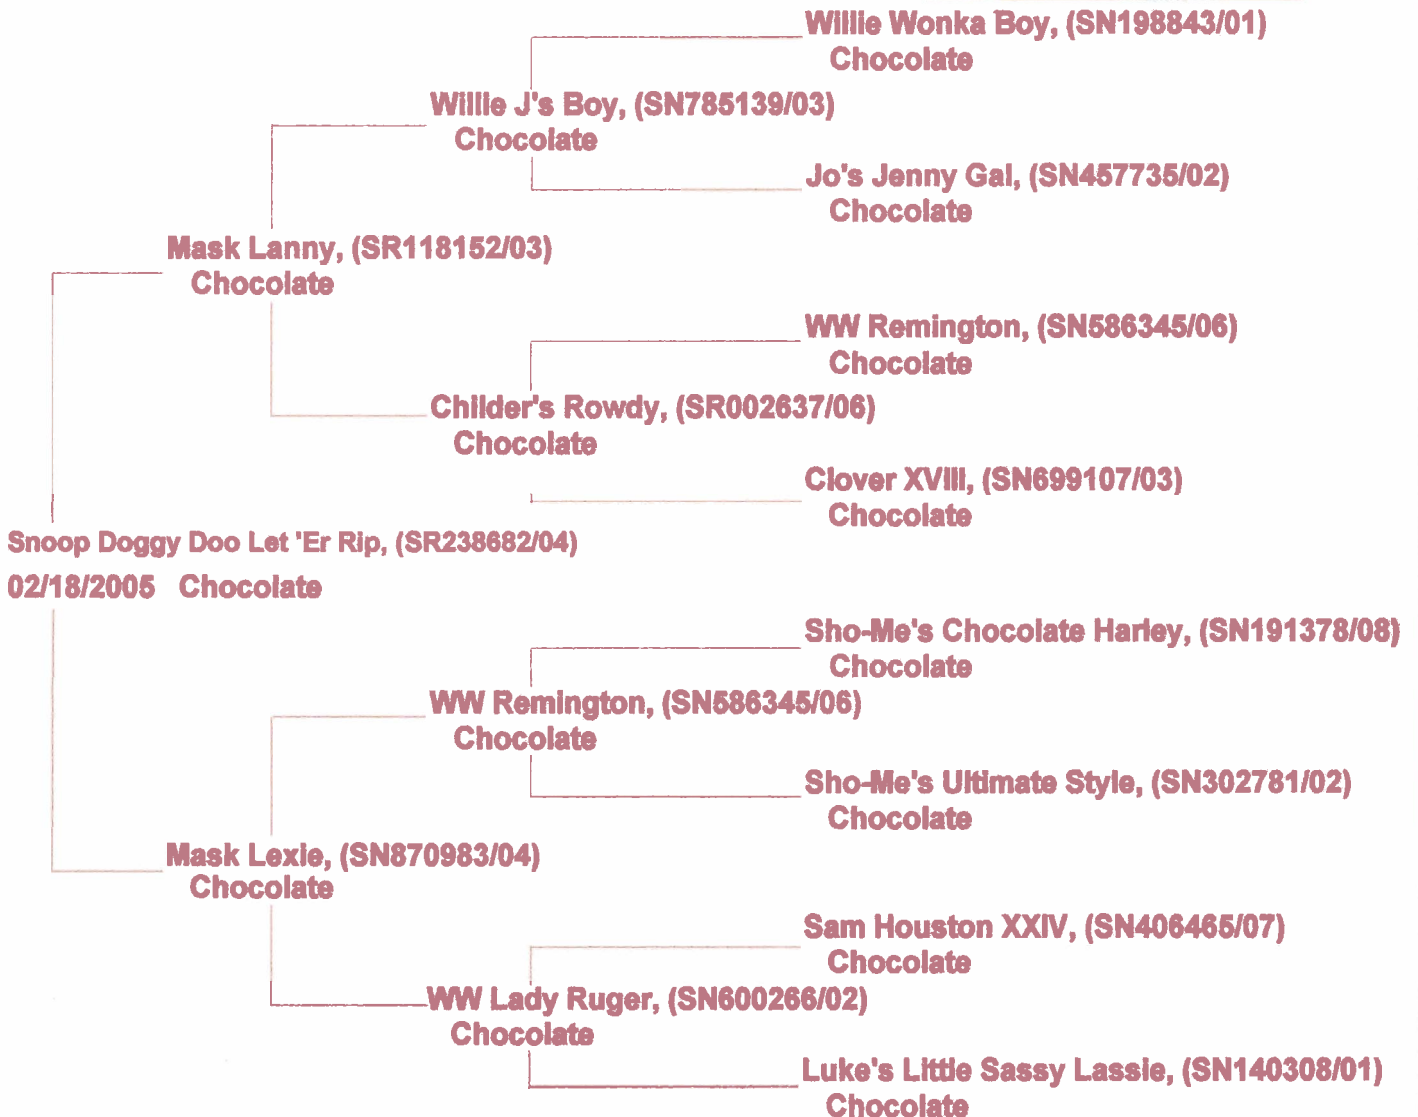

424 E Blackjack Rd
Atoka, OK 74525
580-889-9471
blackjacklabs@hughes.net

Name Snoop Doggy Doo Let 'Er Rip
Breed Retriever (Labrador)
Registration Number SR238682/04
Date Born 02/18/2005
Sex Male
Color Chocolate
Breeder Myrna Arb & Shella Kitch
Owner Sherri Middleton

I certify that this pedigree is, to the best of my knowledge,
correct in all aspects.

X *Sherri Middleton* Date: 6-1-2005